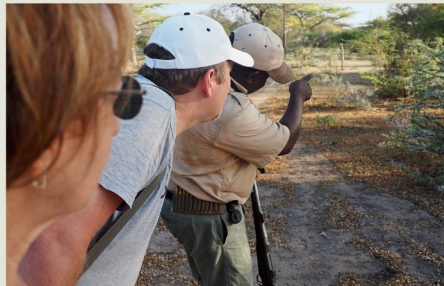

LABA SIWANDU

ACTIVITIES

The greatest diversity of Safari activities!

Activities included

- Two of the following activities* per day:
 - Private game drives**: morning or/and afternoon for a personalized and exclusive safari experience..
 - Walking safari (from 16 years old).
 - Boat safari
- One pontoon boat lunch cruise
- Night safari
- Fishing (catch & release)

**The activities listed above are included but not the 3rd party Park fees. Please refer to our rate-sheet.*

***Private Game Drives:*

- Bush breakfast and Bush Sundowner Cocktail are included, if our guests so wish.
- Our safari vehicles are equipped with a cooler box with refreshments, one pair of binoculars, international and USB plus, fleece blankets and lined rain ponchos